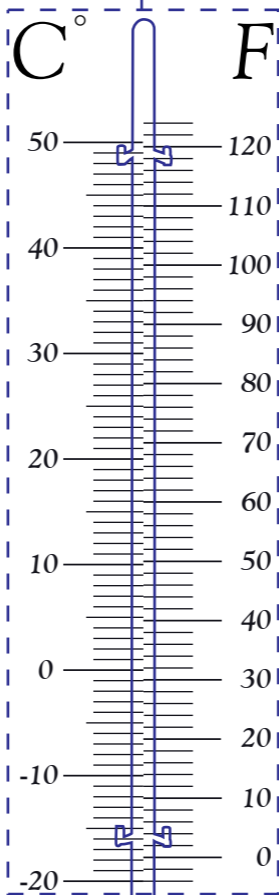

Ø 4 mm

*Nostalgic  
Art*

PRODUCTION

## Data Sheet

„Thermometer 7 x 28 cm“  
Blue Capillar

**external dimension of artwork:**  
(Motif has to fill this range completely)

75 x 285 mm

**visible range:**  
70 x 280 mm

area of scale

blue capillar