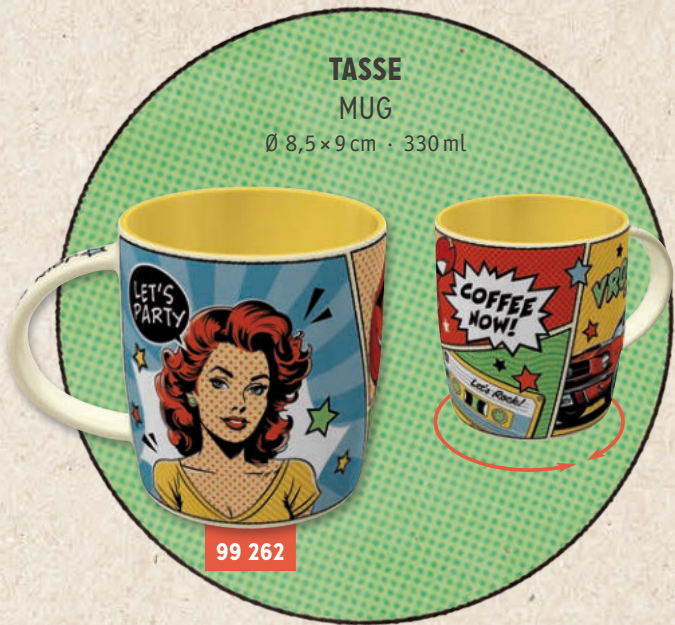

Art.-Nr.
93 609

WOODEN BOX DISPLAY WITH PRESENTATION PLATFORM

Plenty of space for tin signs and more!
Includes removable wooden presentation platform.

POS-SUPPORT

WWW.PARTNER.NOSTALGIC-ART.DE

TASSE
MUG
Ø 8,5×9 cm · 330 ml

NOTIZBLOCK A5
NOTEPAD A5
14,8×21 cm

99 268

MORE NEXT PAGE

KLEINE TRAGETASCHE PAPIER
SMALL SHOPPING PAPER-BAG
32 × 23 × 10 cm

GROBE TRAGETASCHE PAPIER
BIG SHOPPING PAPER-BAG
41 × 33 × 12 cm

POSTER BRICKWALL
POSTER BRICKWALL
100 × 140 cm