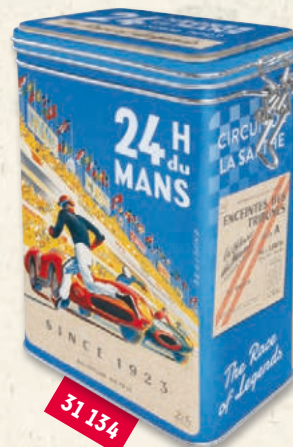

24h LE MANS®

BLECHSCHILDER
TIN SIGNS
20 x 30 cm

NEW

22 446

22 408

22 395

22 420

SCHLÜSSELANHÄNGER RUND
KEY CHAIN ROUND
Ø 4 cm

48 051

AROMADOSE
CLIP TOP BOX

7,5 x 11 x 17,5 cm · 1,3 l

31 134

© 24 Hours of Le Mans, «Le Mans», «24 Hours of Le Mans» and the 24 Hours of Le Mans' logo are registered trademarks and the circuit layouts are trademarks of the Automobile Club de l'Ouest and are used under license by Nostalgic-Art. © Nostalgic-Art