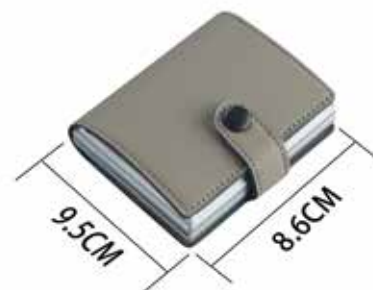

120 pcs

NEW

20 pcs

SPACE FOR CARD CIGARETTE CASE

40519136

12 pcs

120 pcs

COLORFUL WAVES CIGARETTE CASE