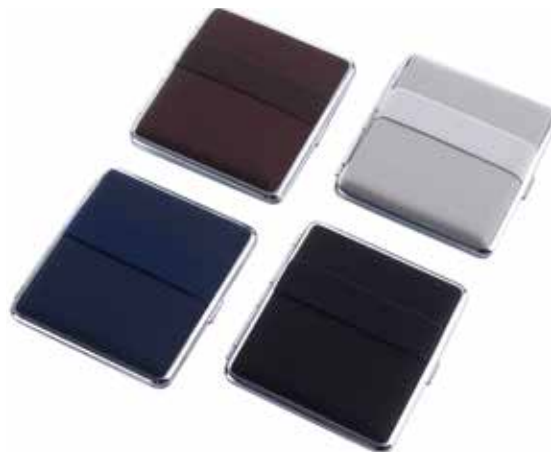

12 pcs

120 pcs

CIGARETTE CASE WITH RUBBER HOLDER

40519081

12 pcs

120 pcs

SPRAYED CIGARETTE CASE

40519021