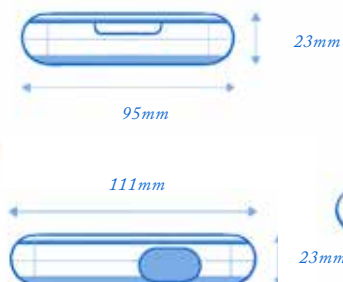

adjustable flame

TO BOX

TOBOX[®] CLASSIC

A TAILORED CONTAINER
FOR ROLLING TOBACCO

REGISTERED TRADEMARK |
REGISTERED DESIGN PATENT

Art. n°
40509017

10 PCS/INNER • 100 PCS/EXPORT

Watch Video
Scan QR Code