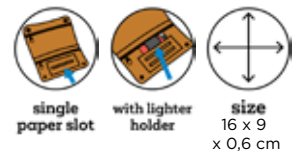

single paper slot with lighter holder size 8 x 11 x 1 cm

SMALL TOBACCO POUCH WITH SINGLE PAPER SLOT

40509014

12 pcs

240 pcs

single paper slot

with lighter holder

size
16 x 9
x 0,6 cm