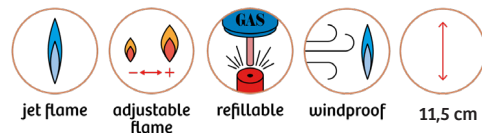

CANDLE LIGHTERS

BIG TANK JET FLAME

25 pcs

600 pcs

NEW

3 661075 378714
40411753