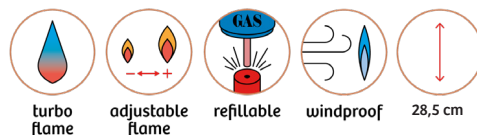

BARBECUE LIGHTERS

ANCHOVY 1 PC

24 pcs

96 pcs

3 661075 287955
40411702