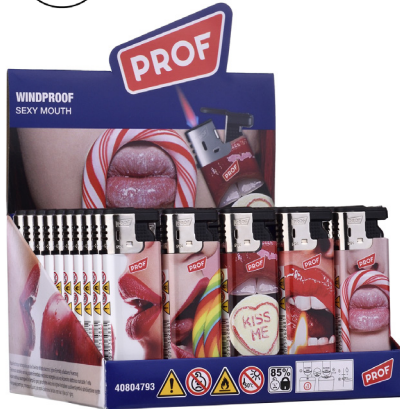

SLIDE CAP TURBO FLAME LIGHTERS

SEXY MOUTH

50 pcs

800 pcs

3 661075 362881
40804793

turbo flame

adjustable flame

refillable one time

windproof