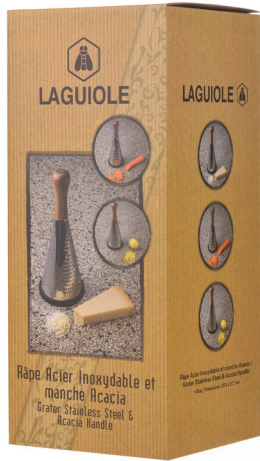

40269098

BAMBOO WOOD

LAGUIOLE

KITCHENWARE

ELECTRONIC SCALE BAMBOO 1G-5KG

40268456

BAMBOO
WOOD

CUTTING BOARD BAMBOO STAINLESS STEEL

40268482

BAMBOO
WOOD

LAGUIOLE

GRATER ACACIA HANDLE 27CM

NEW

40269096

ACACIA WOOD

GRATERS 3 PCS

40268164

ACACIA WOOD

LAGUIOLE

KITCHENWARE

HERB CUTTER WITH CUTTING BOARD

40268674

BAMBOO
WOOD

POULTRY SCISSORS PAKKA WOOD