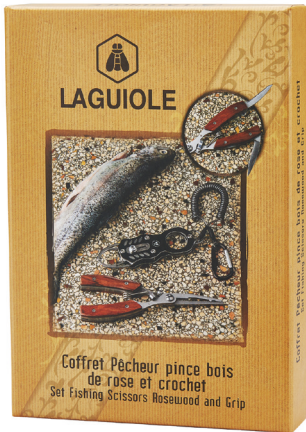

ROSE WOOD

LAGUIOLE