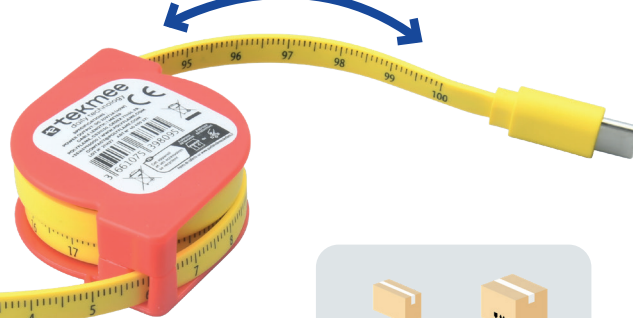

40430072

3 661075 229382

RULER FINISH

TO CHARGE

CABLES

With ruler graduation

1M

Retractable