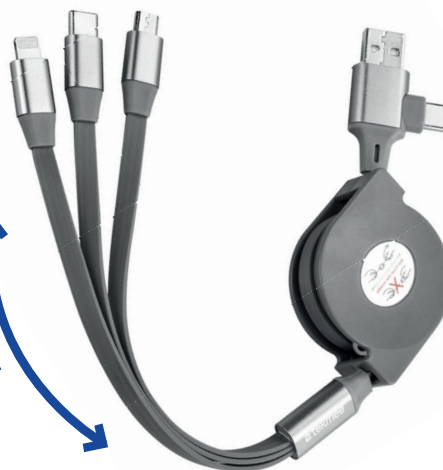

MULTI CONNECTORS

**RETRACTABLE
=
PRACTICAL**

1M

TO CHARGE

CABLES

Up to 10W

10pcs 100pcs

USB
TYPE-C LIGHTNING MICRO USB

40430051

**ALL
IN ONE**

1M

Up to 12W

10pcs 100pcs

USB TYPE-C
TYPE-C LIGHTNING MICRO USB

40430162