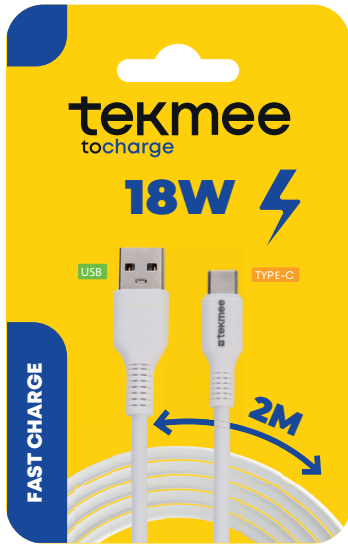

CLASSIC FINISH

USB INPUT

TO CHARGE

CABLES

2M