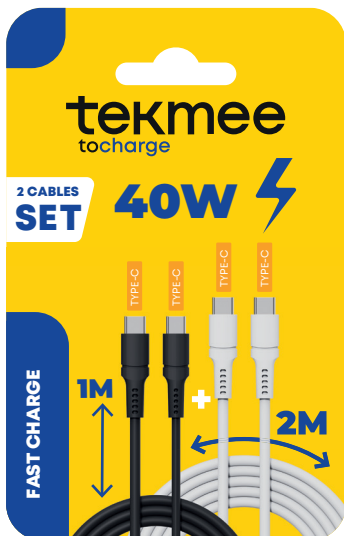

SET OF CABLES

TO CHARGE

CABLES

for different usages

2 cables
2 size