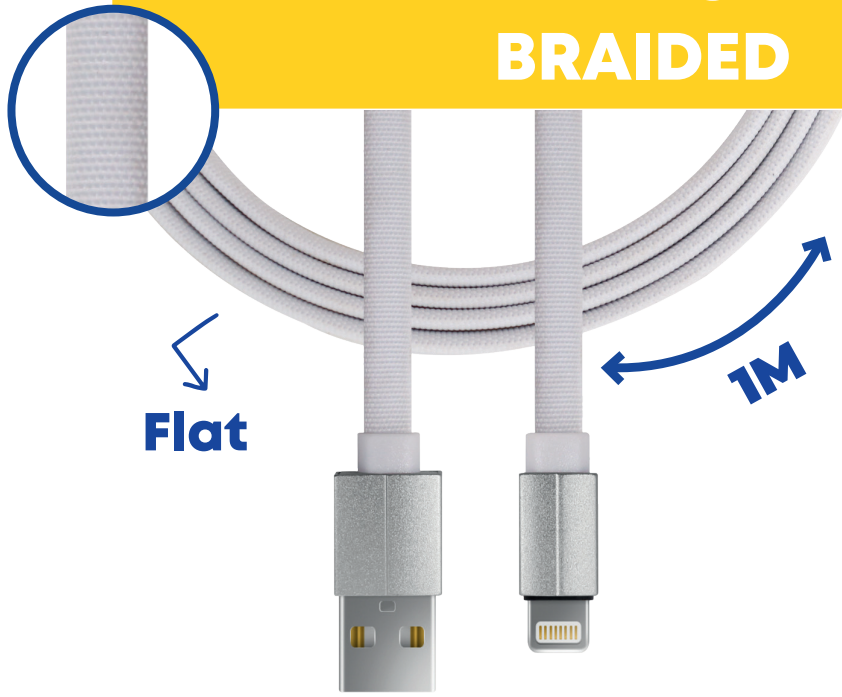

TYPE-C

LIGHTNING

40430383

3 661075 413057

FLAT NYLON BRAIDED

TO CHARGE

CABLES

ASSORTED COLORS