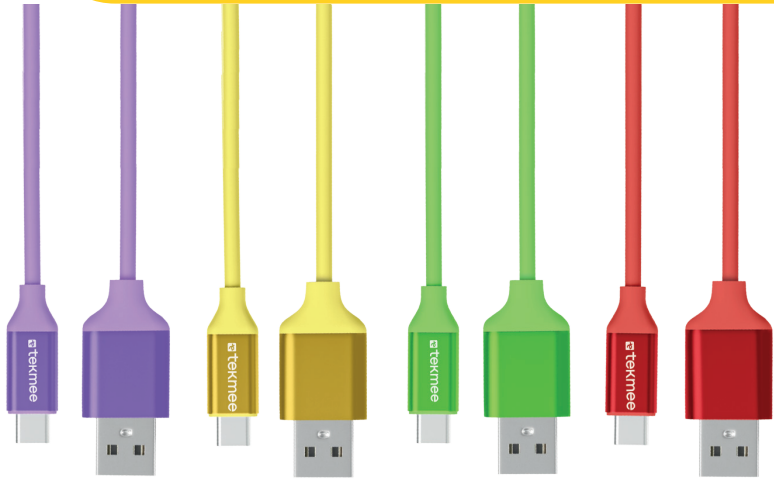

ASSORTED COLORS

10pcs 100pcs

TO CHARGE

CABLES