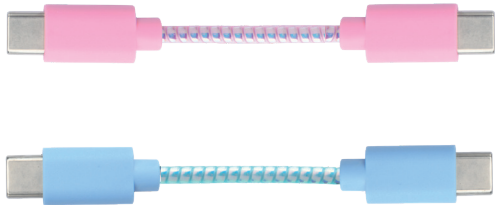

40W

TYPE-C

TYPE-C

40430369

NEW