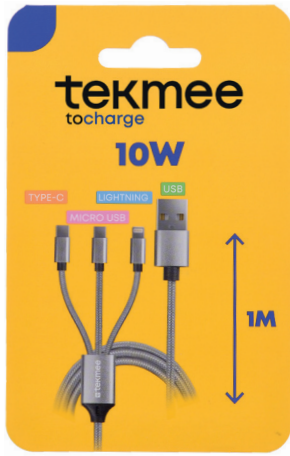

1M

TO CHARGE

CABLES

Up to 10W

10pcs 100pcs

USB
TYPE-C LIGHTNING MICRO USB

40430051

**ALL
IN ONE**

1M

Up to 12W

10pcs 100pcs

USB TYPE-C
TYPE-C LIGHTNING MICRO USB

40430162

MULTI CONNECTORS

TO CHARGE

CABLES

LIGHTNING

MICRO USB

TYPE-C

Cable 3 in 1

10pcs

100pcs

Up to 10W

USB