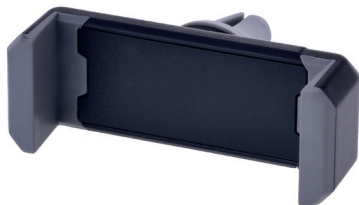

To be placed on the car vent
Magnetic phone holder

supplied with 2 metal plates

12pcs 72pcs

40448344

3 661075 162801

MADE FOR CARS

To be placed on the car vent
Universal phone holder

12pcs 48pcs