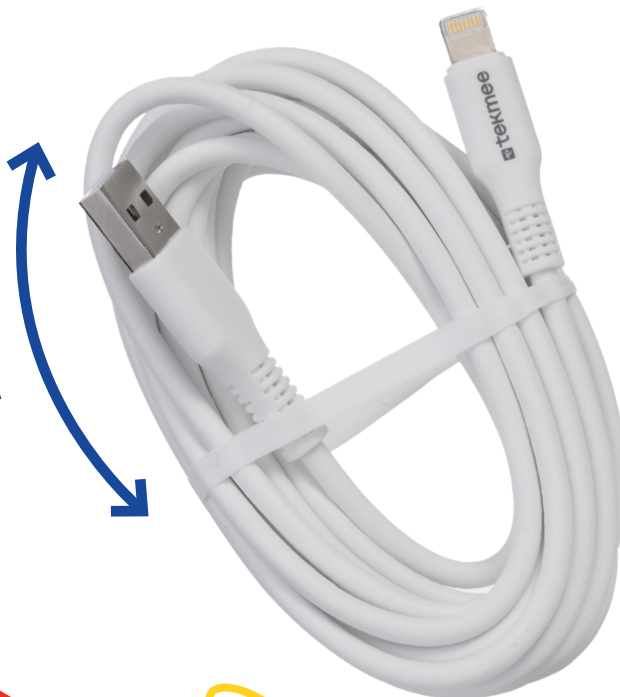

USB INPUT

3M

TO CHARGE

CABLES

**EXTRA LONG
CONFORT +++**

7.5W

USB

LIGHTNING