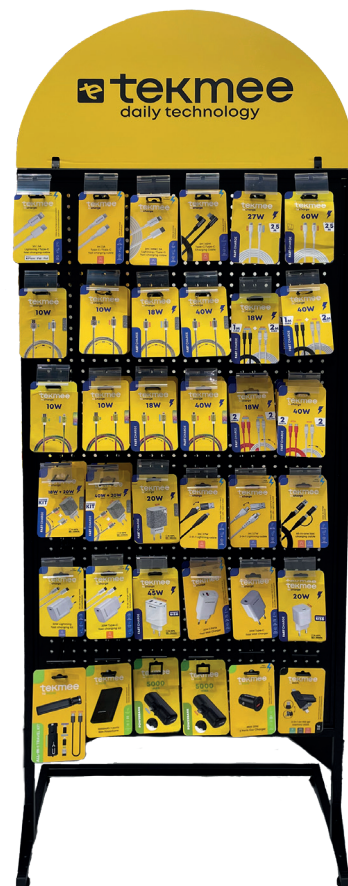

FOCUS PACKAGING

In addition to our signature yellow color, our plastic-free packaging reflects a more responsible approach.

With uniform sizing, it ensures a clean, structured, and harmonious shelf presence that is instantly recognizable across the entire range.

On the packaging, all essential information is clearly highlighted and easily identifiable at a glance, allowing customers to quickly understand the product and make a confident choice.

At TEKMEE, every detail is designed for maximum clarity, helping customers make the right product choice and ensuring an optimized purchasing experience.

TADA!