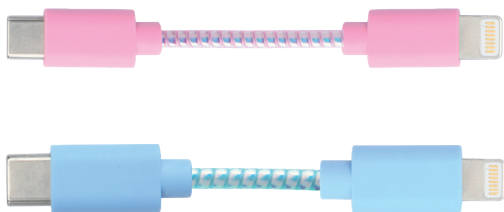

18W

TYPE-C

LIGHTNING

40430370