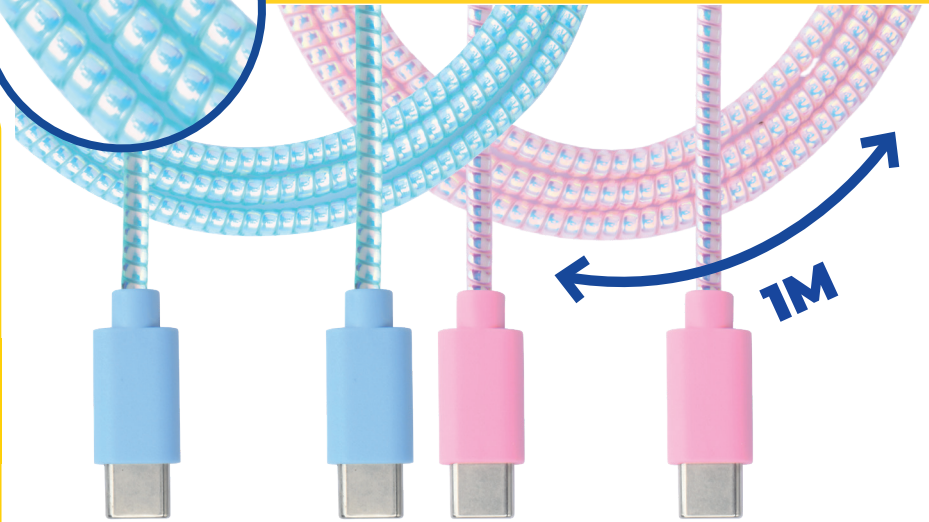

LASER FINISH

NEW

TO CHARGE

CABLES

ASSORTED COLORS

12pcs

72pcs

NEW