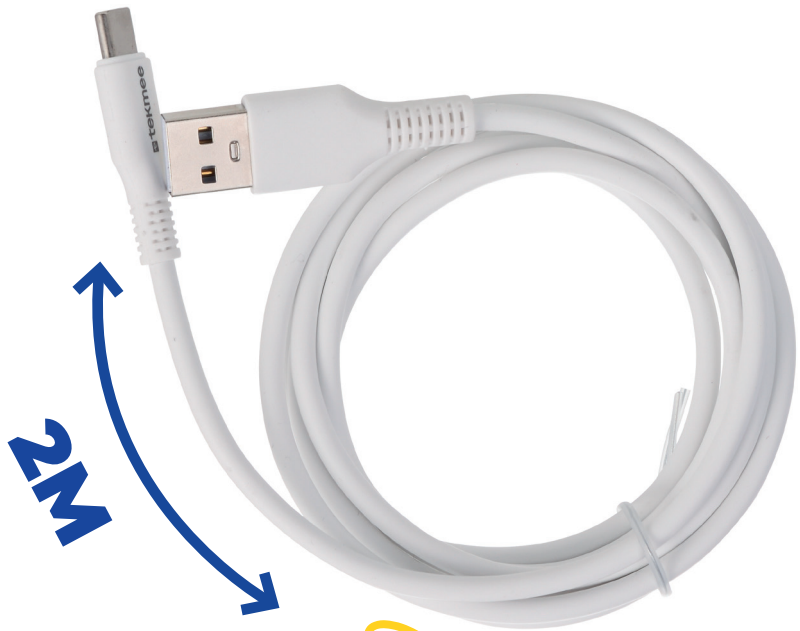

CLASSIC FINISH

USB INPUT

TO CHARGE

CABLES

2M