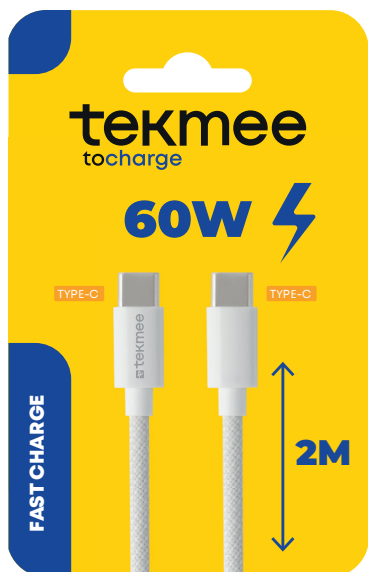

LIGHTNING

10pcs 100pcs

40430172

3 661075 296803

60W

TYPE-C

TYPE-C

10pcs 100pcs

40430065

3 661075 228774

CLASSIC FINISH

TYPE-C INPUT

FAST CHARGE

2M

TO CHARGE

CABLES