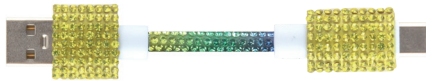

3 661075 372446

RAINBOW SHINY FINISH

TO CHARGE

CABLES

12pcs

72pcs

10W

USB