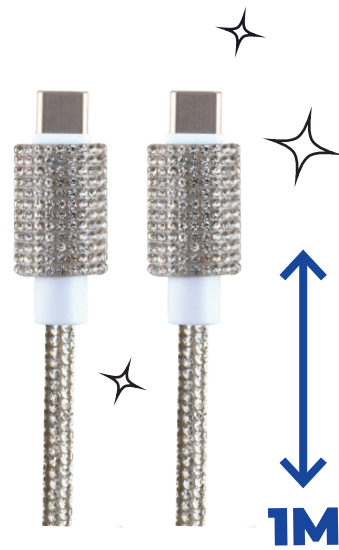

40430339

3 661075 372415

CHARGING SET

TYPE-C INPUT

TO CHARGE

WALL CHARGERS

TYPE-C

+