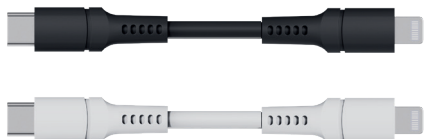

SET OF CABLES

TO CHARGE

CABLES

for different usages

2 cables
2 size

18W

TYPE-C

LIGHTNING

40430363

3 661075 377403

40W

TYPE-C

TYPE-C

40430362

3 661075 377373