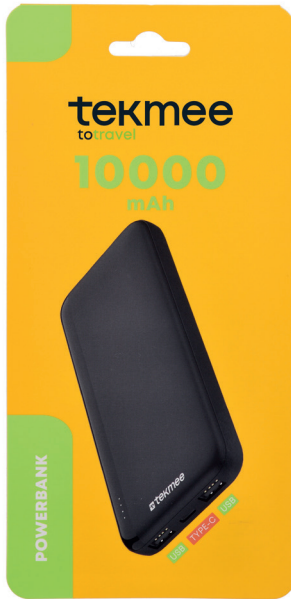

3 661075 267933

TO TRAVEL

TO TRAVEL

REGULAR POWERBANK

USB A to TYPE C
Charging cable
included

 **2200 mAh**

USB **TYPE-C**  **12pcs**  **72pcs**

42447966

3 661075 288464

USB A to TYPE C
Charging cable
included

 **5000 mAh**

USB **TYPE-C** **USB**  **12pcs**  **48pcs**

40430375

3 661075 400736

TO TRAVEL

POWERBANK

REGULAR POWERBANK

TO TRAVEL

POWERBANK

USB A to TYPE C
Charging cable
included

10000 mAh

USB

TYPE-C

USB