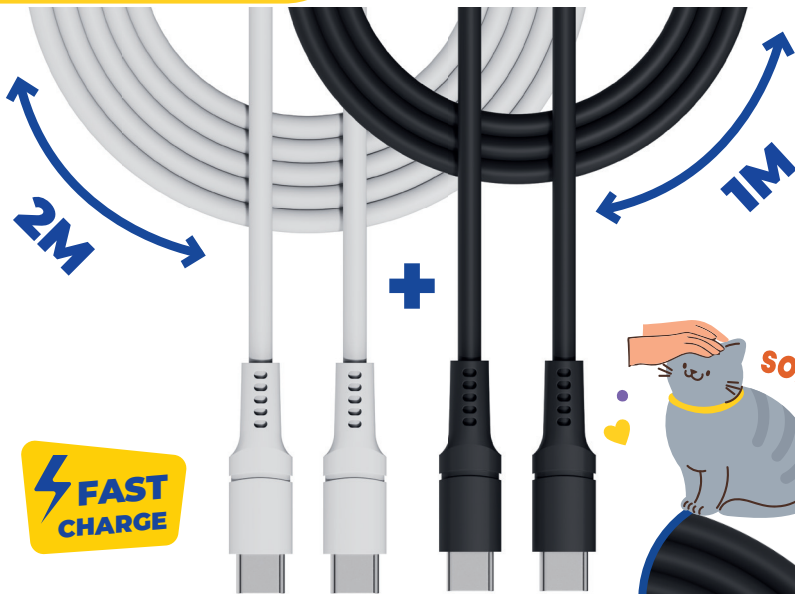

TO CHARGE

CABLES

for different usages

2 cables
2 size

18W

TYPE-C

LIGHTNING

40430363