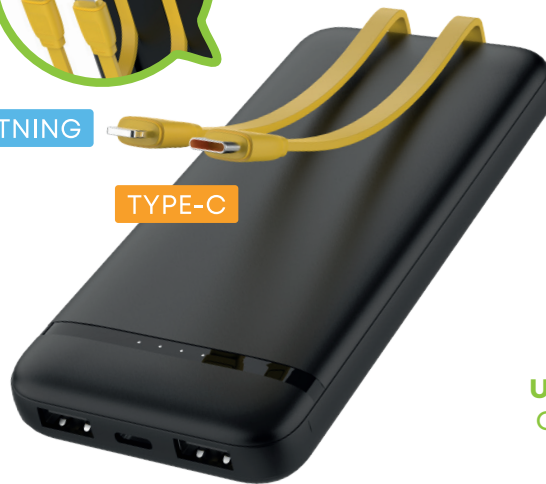

10000 mAh

USB TYPE-C USB

8pcs 32pcs

40430378

3 661075 400828

TO TRAVEL

POWERBANK