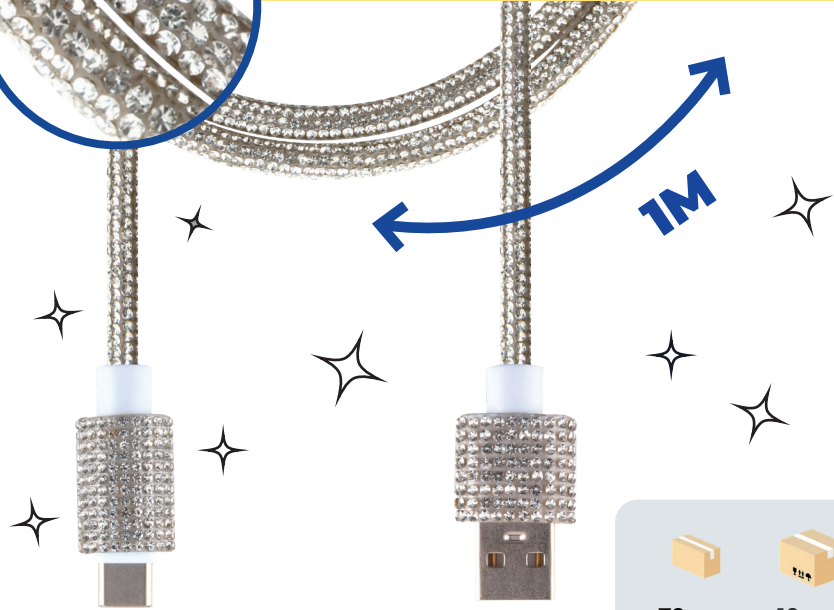

WHITE SHINY FINISH

TO CHARGE

CABLES

10W

USB
TYPE-C

40430349

3 661075 376284

10W

USB
LIGHTNING

40430350

3 661075 376314

18W

TYPE-C
LIGHTNING

40430341

3 661075 372477

40W

TYPE-C
TYPE-C

40430340

3 661075 372446